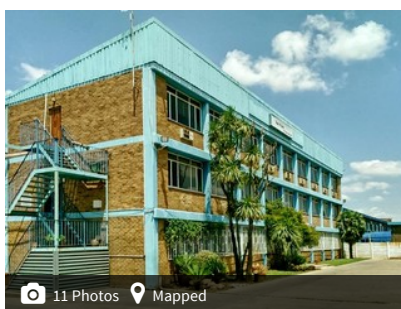

Contact Johannesburg

(011) 507 2200

Office 303, 3rd Floor, The Firs
Cnr Biermann and Cradock Ave
Rosebank
2196

R0 per m²

3,829m² Office To Let in Jet Park

0 0 Floor Size
3,829m²

Warehouses and office sublet opportunity available in Jet Park. Warehouse 1 and 2 measures 2000sqm and 1575sqm respectively. These units...
Web Ref CL1798

R48 per m²

3,649m² Office To Let in Jet Park

0 0 Floor Size
3,649m²

Superb Warehouse Available in Secure Park. Good location in Jet Park, close to major roads and highways. Ample parking available for...
Web Ref CL1225

R55 per m²

10,000m² Warehouse To Let in Germiston

0 0 Floor Size
10,000m²

A grade warehouse and office for development to tenants requirements. Growthpoint Industrial Estate, Meadowdale, Germiston has easy access...
Web Ref CL1381

R60 per m² ♥

12,000m² Office To Let in Jet Park

🏠 0 🚗 0 Floor Size 12,000m²

New development in Jet Park, Corner Rudo Nell and Kelly Roads, Jet Park. Eaves Height - 12 meter Turning Circle - Accommodate...