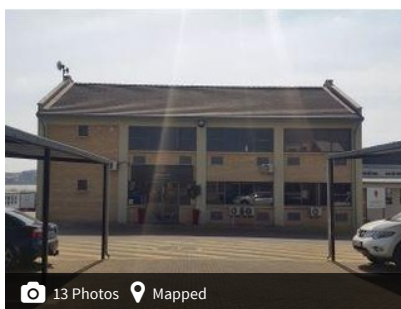

Contact Johannesburg

(011) 507 2200

Office 303, 3rd Floor, The Firs
Cnr Biermann and Cradock Ave
Rosebank
2196

R0 per m²

3,829m² Office To Let in Jet Park

0 0 Floor Size
3,829m²

Warehouses and office sublet opportunity available in Jet Park. Warehouse 1 and 2 measures 2000sqm and 1575sqm respectively. These units...
Web Ref CL1798

R48 per m²

3,649m² Office To Let in Jet Park

0 0 Floor Size
3,649m²

Superb Warehouse Available in Secure Park. Good location in Jet Park, close to major roads and highways. Ample parking available for...
Web Ref CL1225

R55 per m²

10,000m² Warehouse To Let in Germiston

0 0 Floor Size
10,000m²

A grade warehouse and office for development to tenants requirements. Growthpoint Industrial Estate, Meadowdale, Germiston has easy access...
Web Ref CL1381

R60 per m² ♥

12,000m² Office To Let in Jet Park

🏠 0 🚗 0 Floor Size 12,000m²

New development in Jet Park, Corner Rudo Nell and Kelly Roads, Jet Park. Eaves Height - 12 meter Turning Circle - Accommodate...